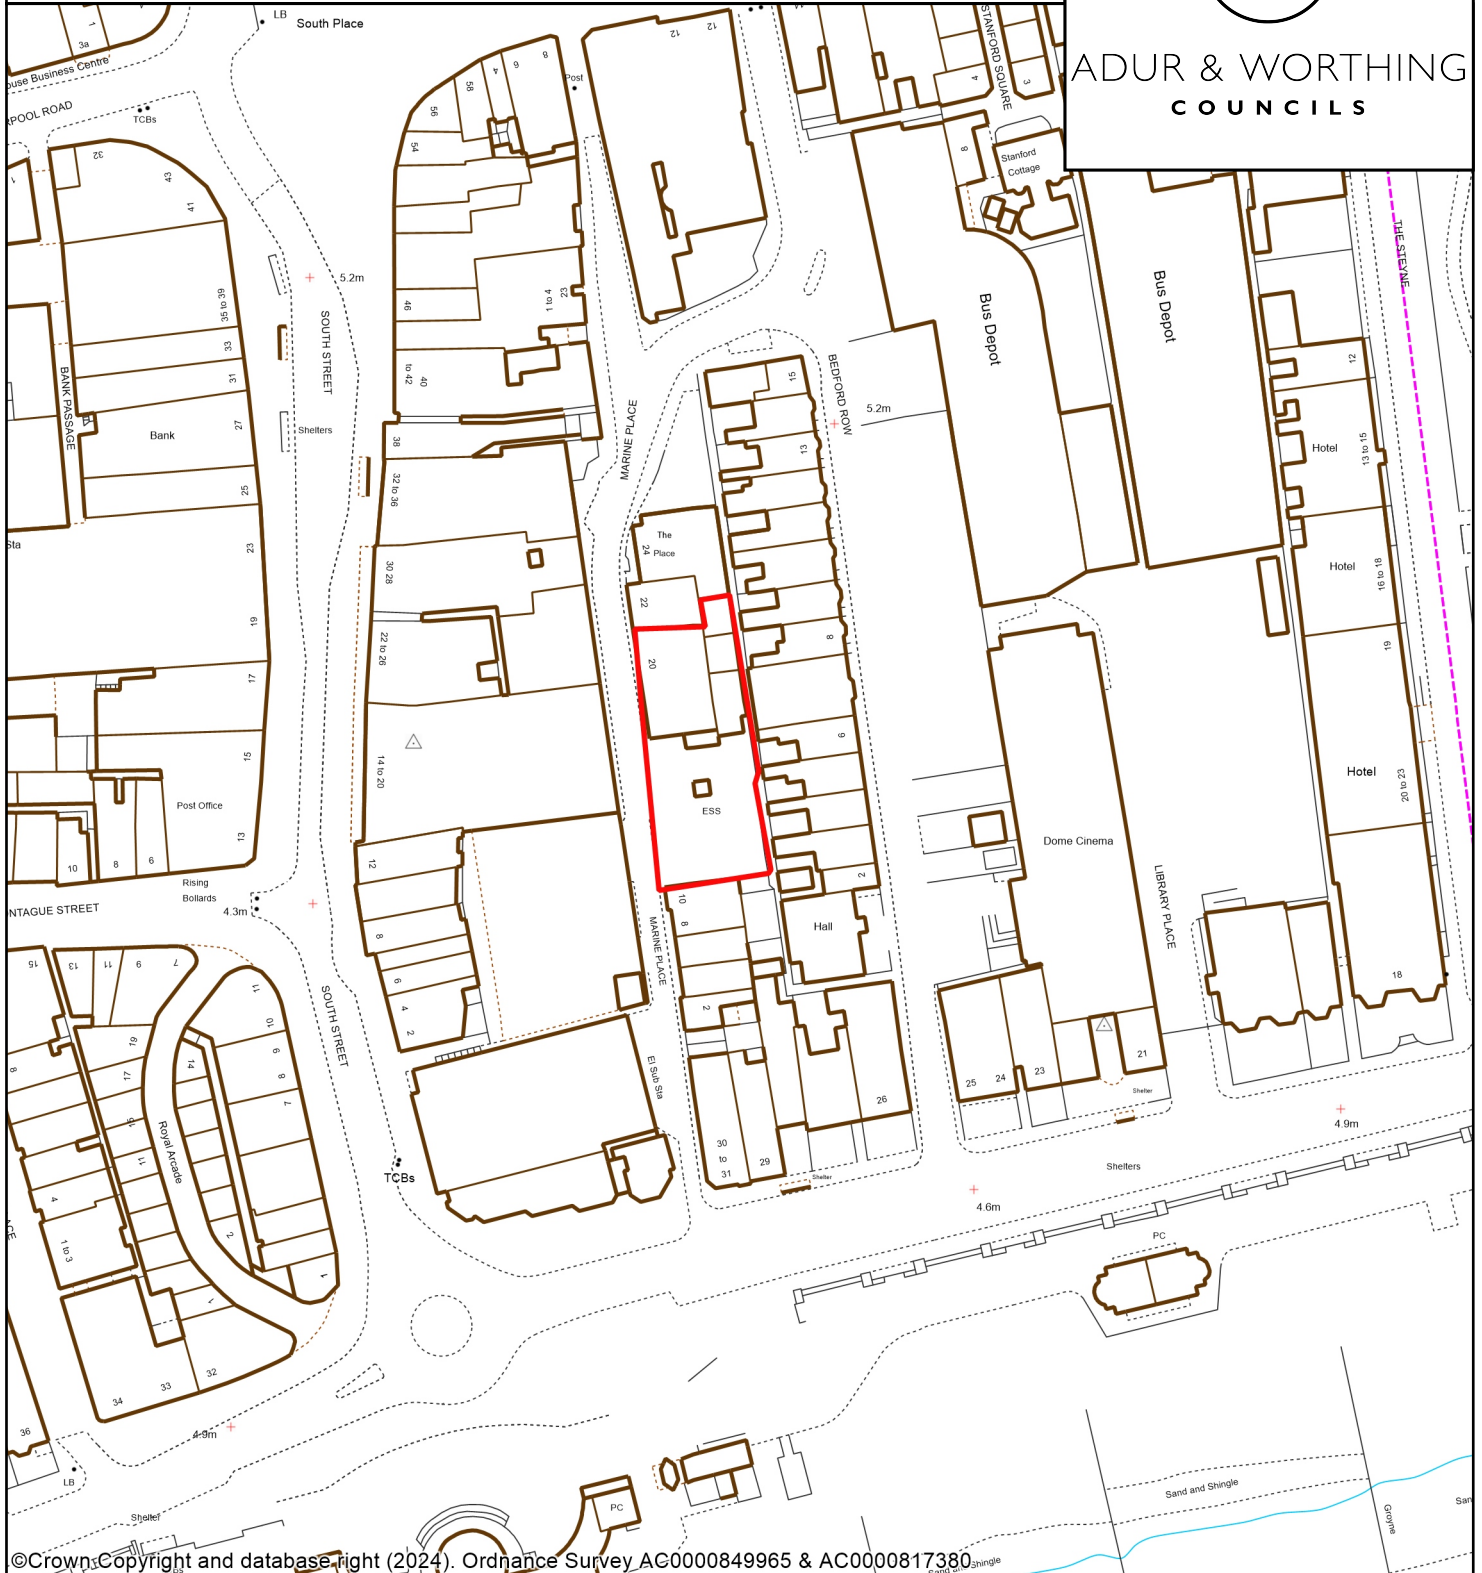

WBCBR61
10 - 20 Marine Place, Worthing

ADUR & WORTHING
COUNCILS

©Crown Copyright and database right (2024). Ordnance Survey AC0000849965 & AC0000817380

Brown Field Sites

- WBCBR61
- Adur Worthing Boundary

Boundaries

Copyright:

This map is reproduced from Ordnance Survey material with the permission of Ordnance Survey on behalf of the Controller of Her Majesty's Stationery Office Crown Copyright. Unauthorised reproduction infringes Crown copyright and may lead to prosecution or civil proceedings. Licence Number 100024321 & 100018824, 2018