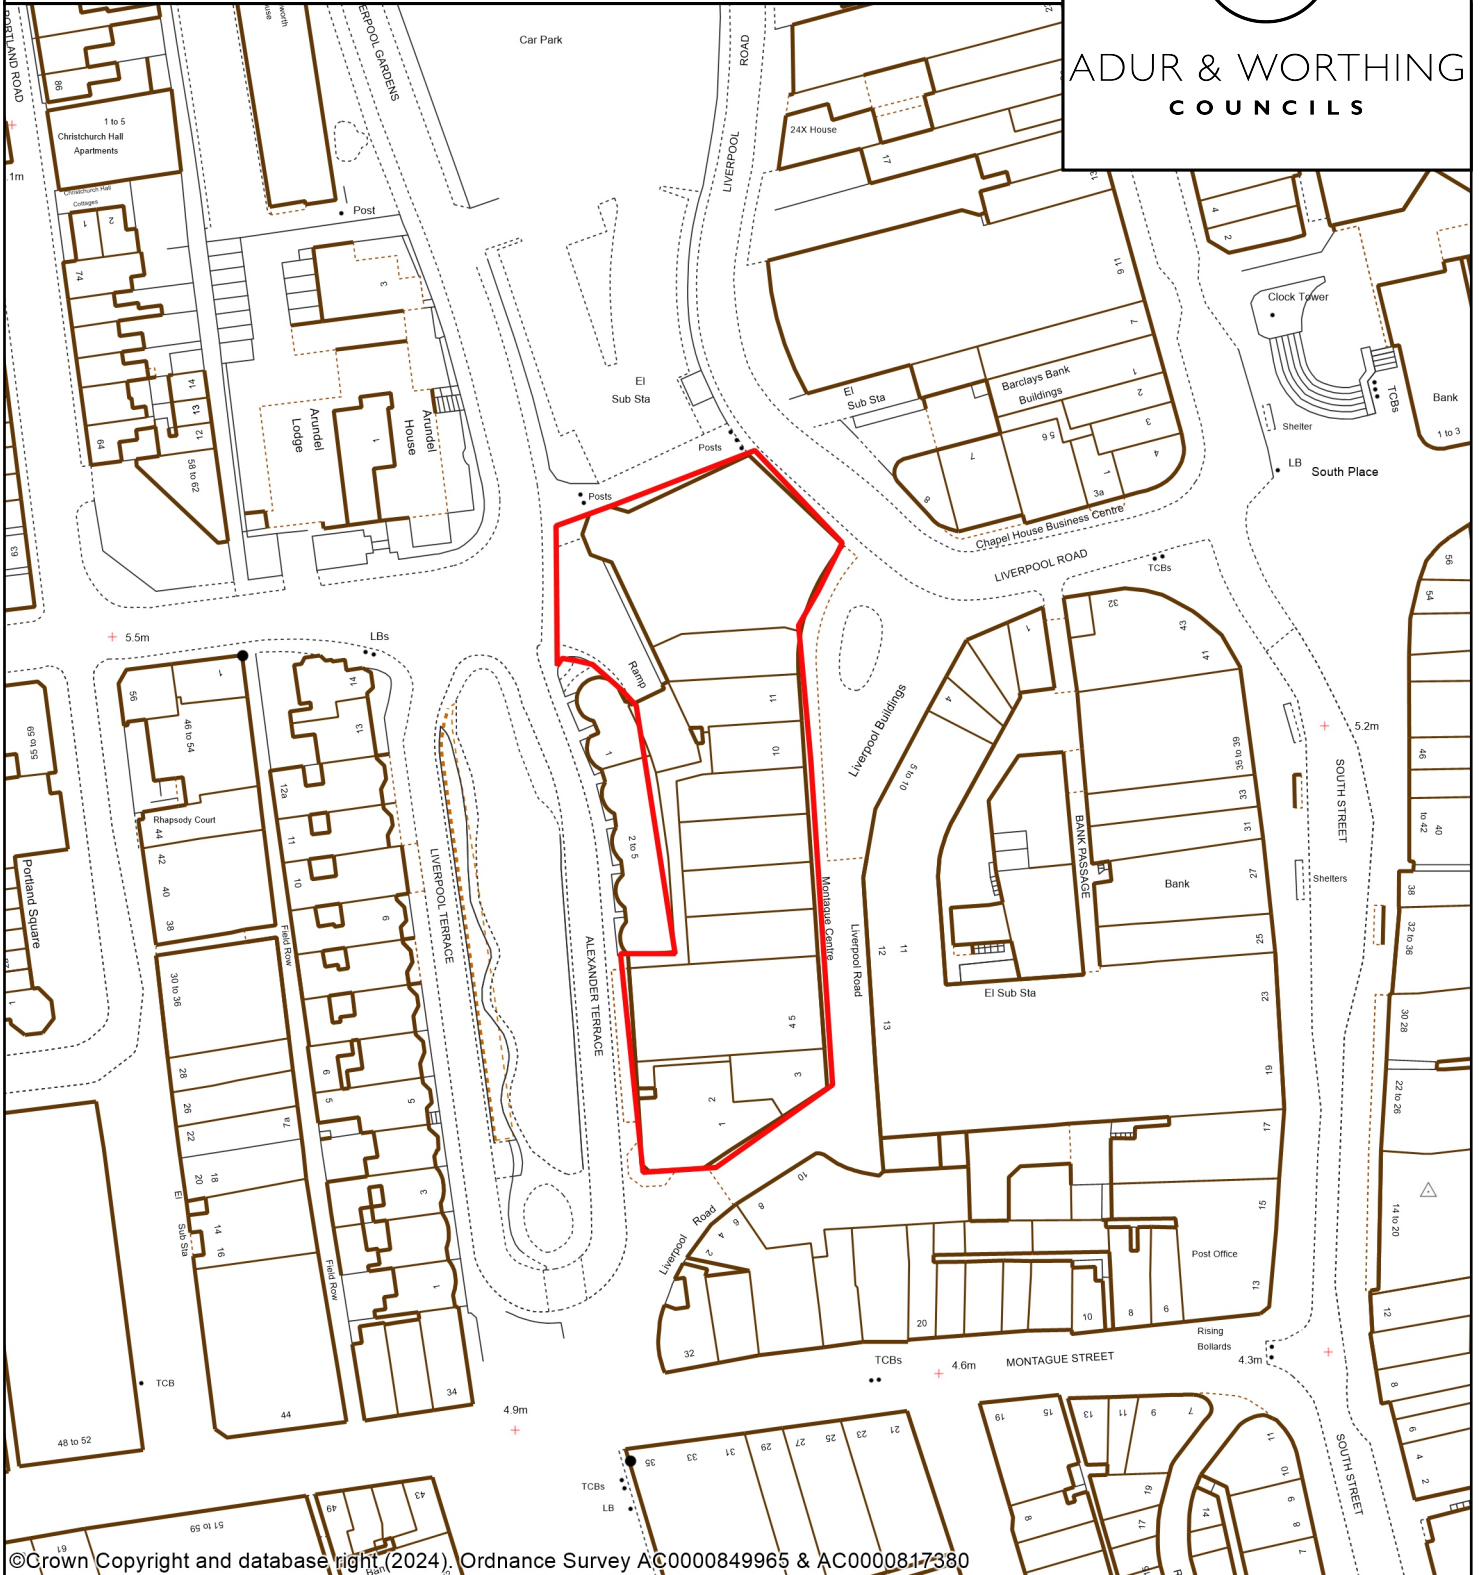

WBCBR59  
The Montague Centre Liverpool Road, Worthing

ADUR & WORTHING  
COUNCILS

©Crown Copyright and database right (2024). Ordnance Survey AC0000849965 & AC0000817380

Brown Field Sites

- WBCBR59
- Adur Worthing Boundary

Boundaries

Copyright:

This map is reproduced from Ordnance Survey material with the permission of Ordnance Survey on behalf of the Controller of Her Majesty's Stationery Office Crown Copyright. Unauthorised reproduction infringes Crown copyright and may lead to prosecution or civil proceedings. Licence Number 100024321 & 100018824, 2018