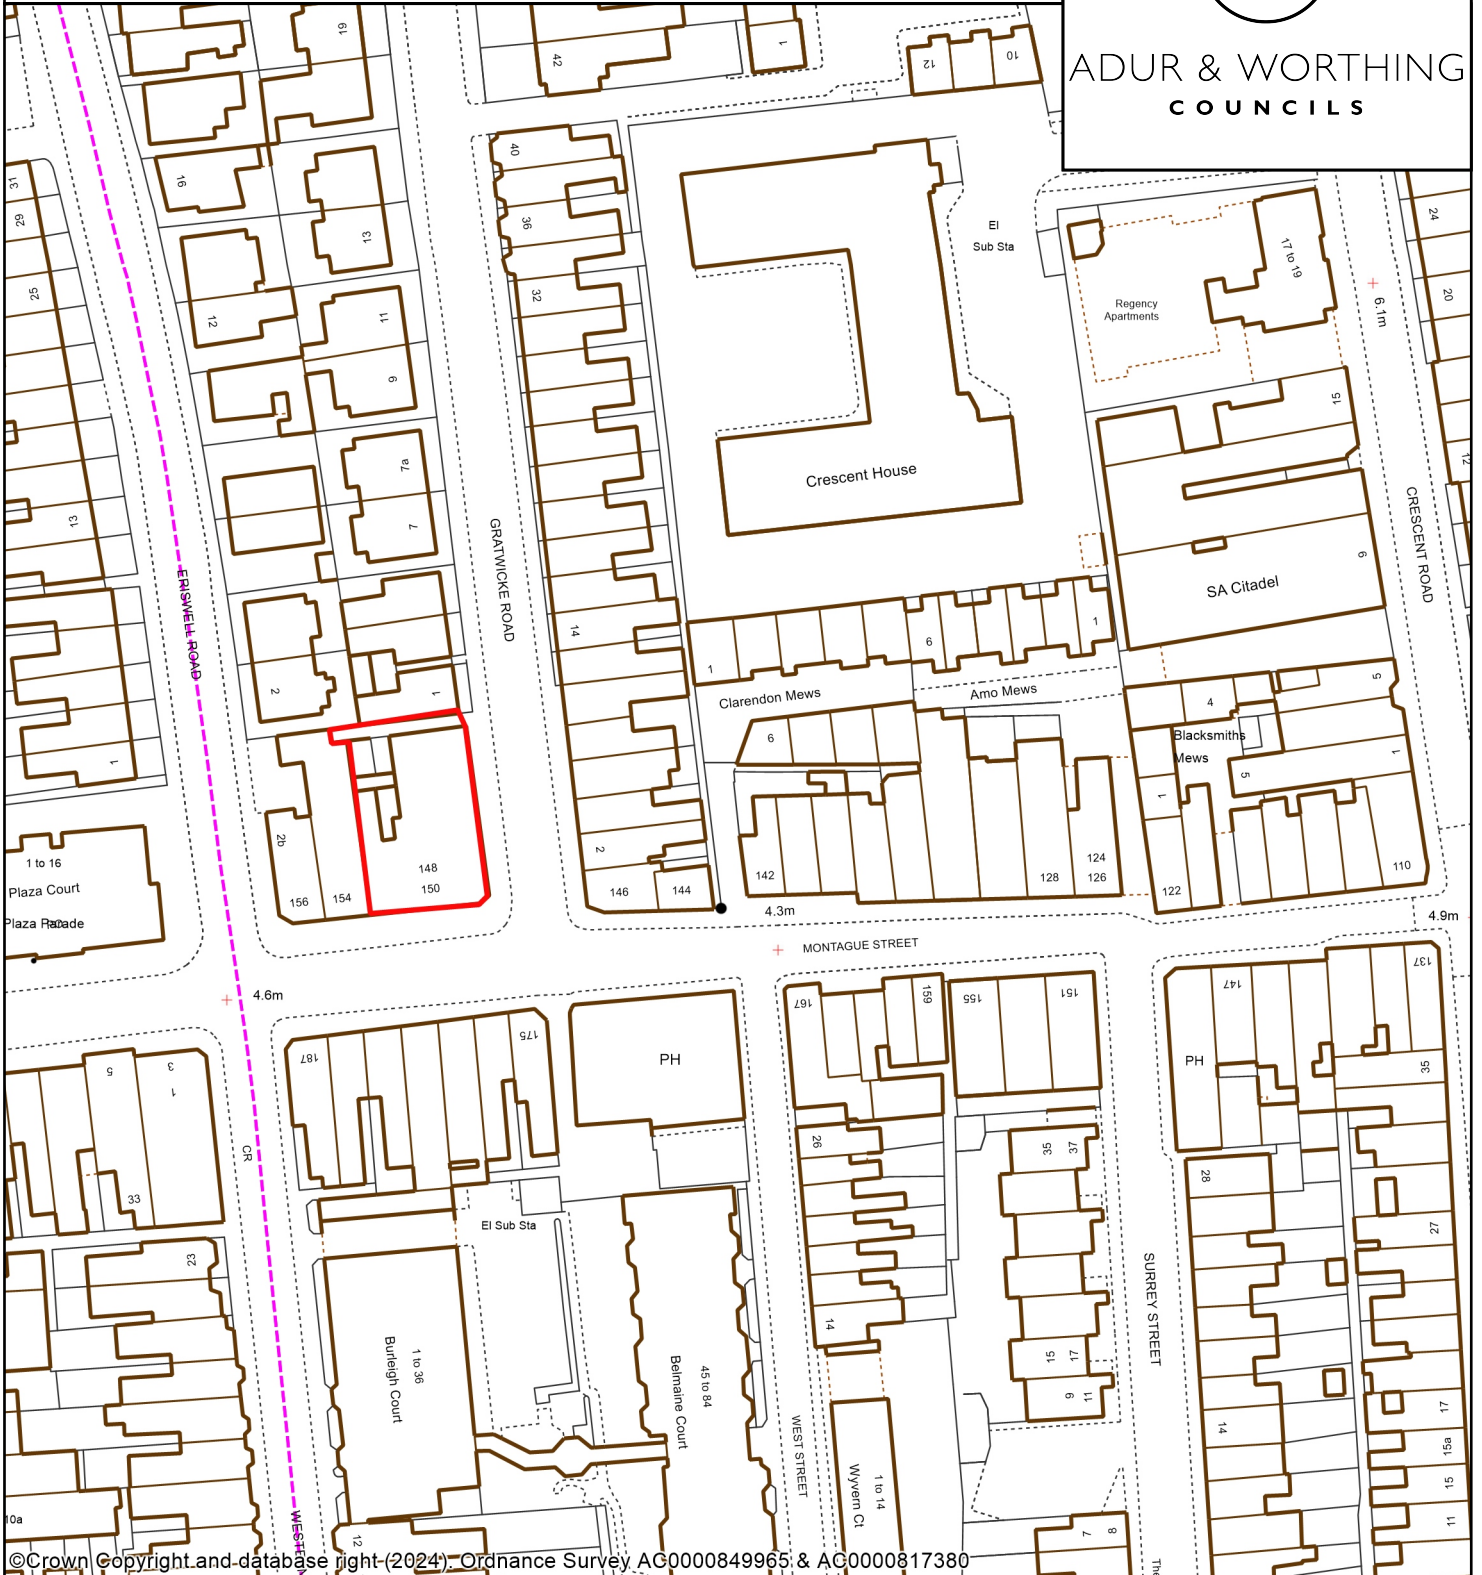

WBCBR58
 148 - 152 Montague St, Worthing

ADUR & WORTHING
 COUNCILS

©Crown Copyright and database right (2024), Ordnance Survey AC0000849965 & AC0000817380

- Brown Field Sites
- WBCBR58
 - Adur Worthing Boundary
- Boundaries

Copyright:

This map is reproduced from Ordnance Survey material with the permission of Ordnance Survey on behalf of the Controller of Her Majesty's Stationery Office Crown Copyright. Unauthorised reproduction infringes Crown copyright and may lead to prosecution or civil proceedings. Licence Number 100024321 & 100018824, 2018