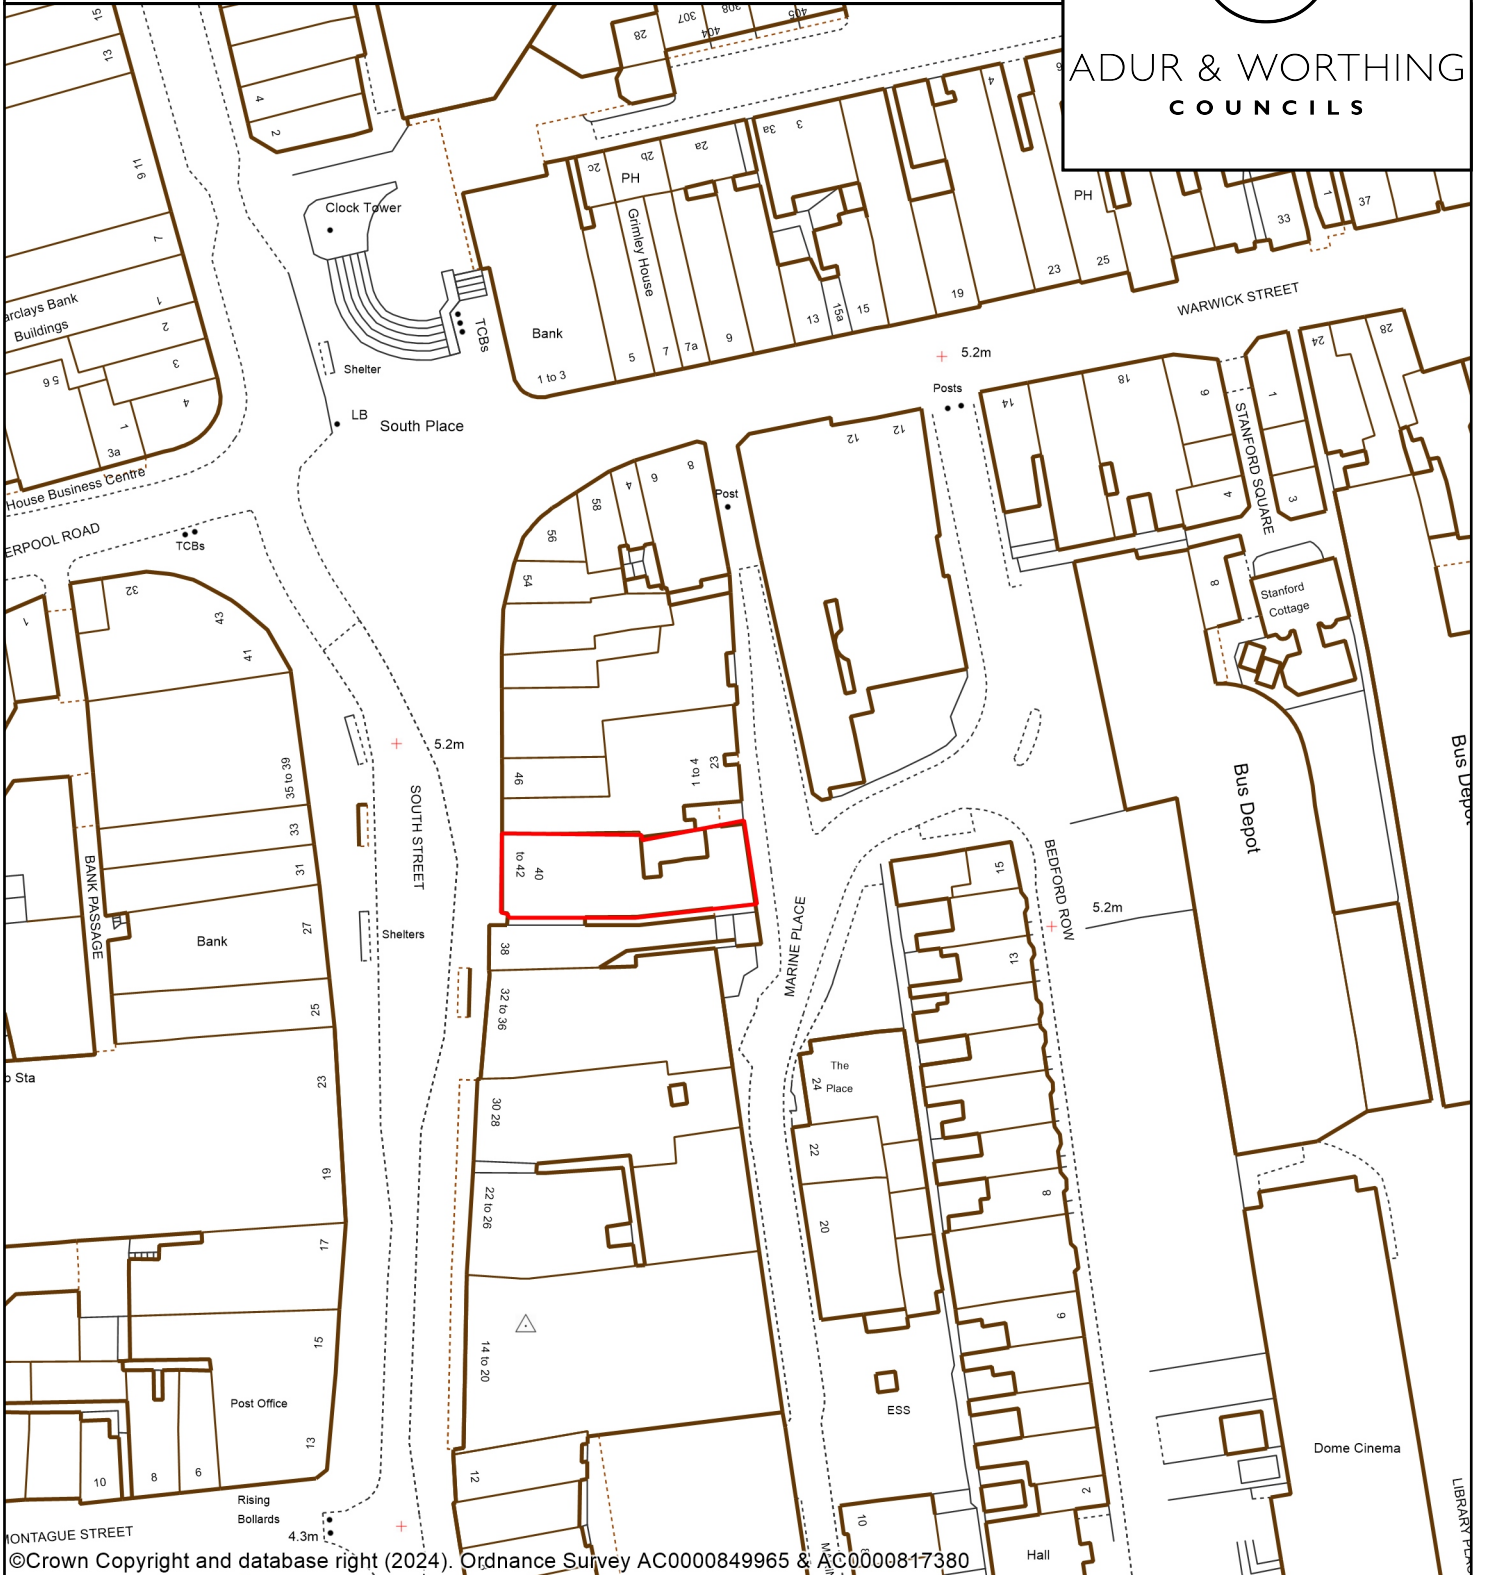

WBCBR51
40 - 42 South Street, Worthing

ADUR & WORTHING
COUNCILS

©Crown Copyright and database right (2024). Ordnance Survey AC0000849965 & AC0000817380

Brown Field Sites

- WBCBR51
- Adur Worthing Boundary

Boundaries

Copyright:

This map is reproduced from Ordnance Survey material with the permission of Ordnance Survey on behalf of the Controller of Her Majesty's Stationery Office Crown Copyright. Unauthorised reproduction infringes Crown copyright and may lead to prosecution or civil proceedings. Licence Number 100024321 & 100018824, 2018