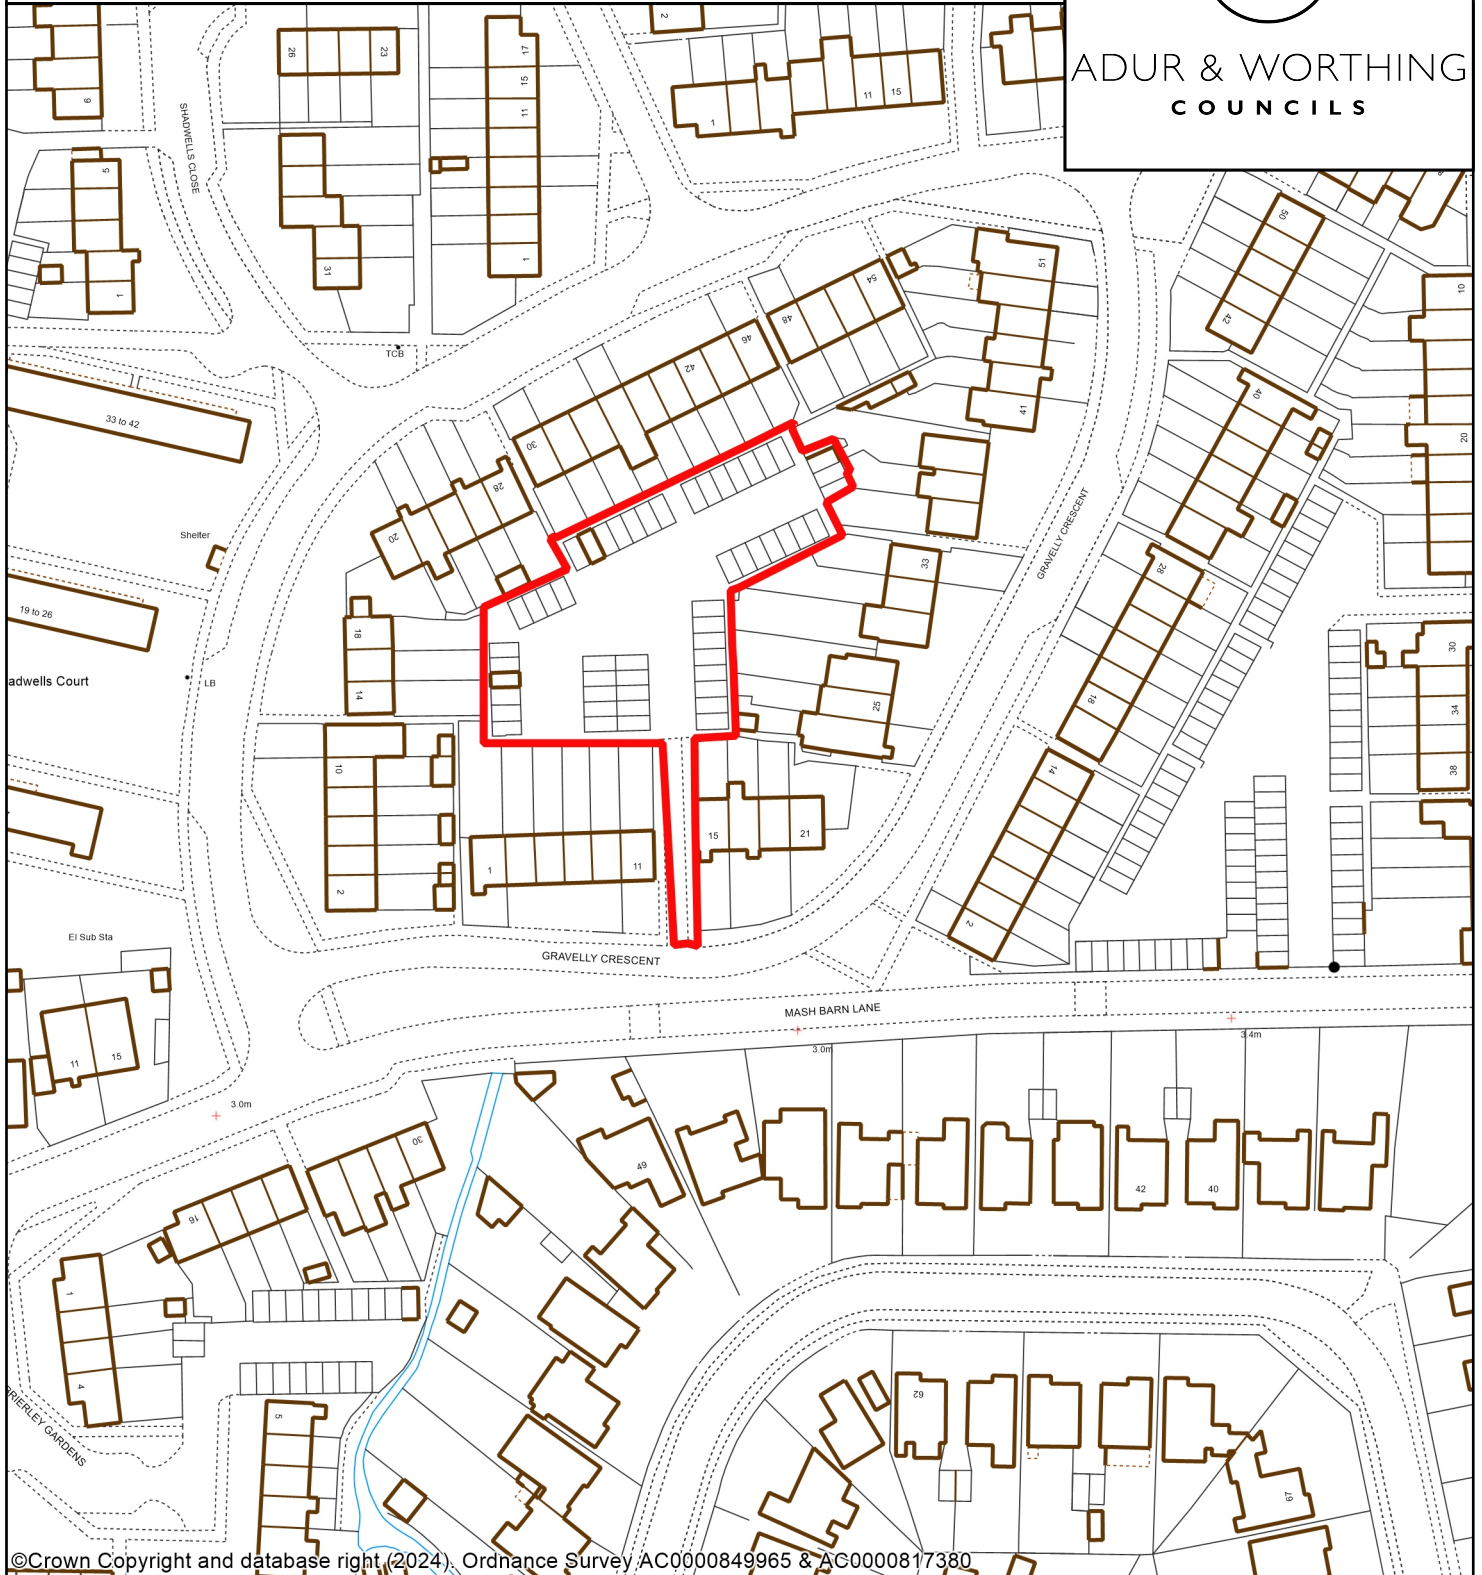

ADCBR37 Garage Compound Gravelly Crescent Lancing

ADUR & WORTHING
COUNCILS

©Crown Copyright and database right (2024), Ordnance Survey AC0000849965 & AC0000817380

Brown Field Sites

- ADCBR37
- Adur Worthing Boundary

Boundaries

Copyright:

This map is reproduced from Ordnance Survey material with the permission of Ordnance Survey on behalf of the Controller of Her Majesty's Stationery Office Crown Copyright. Unauthorised reproduction infringes Crown copyright and may lead to prosecution or civil proceedings. Licence Number 100024321 & 100018824, 2018