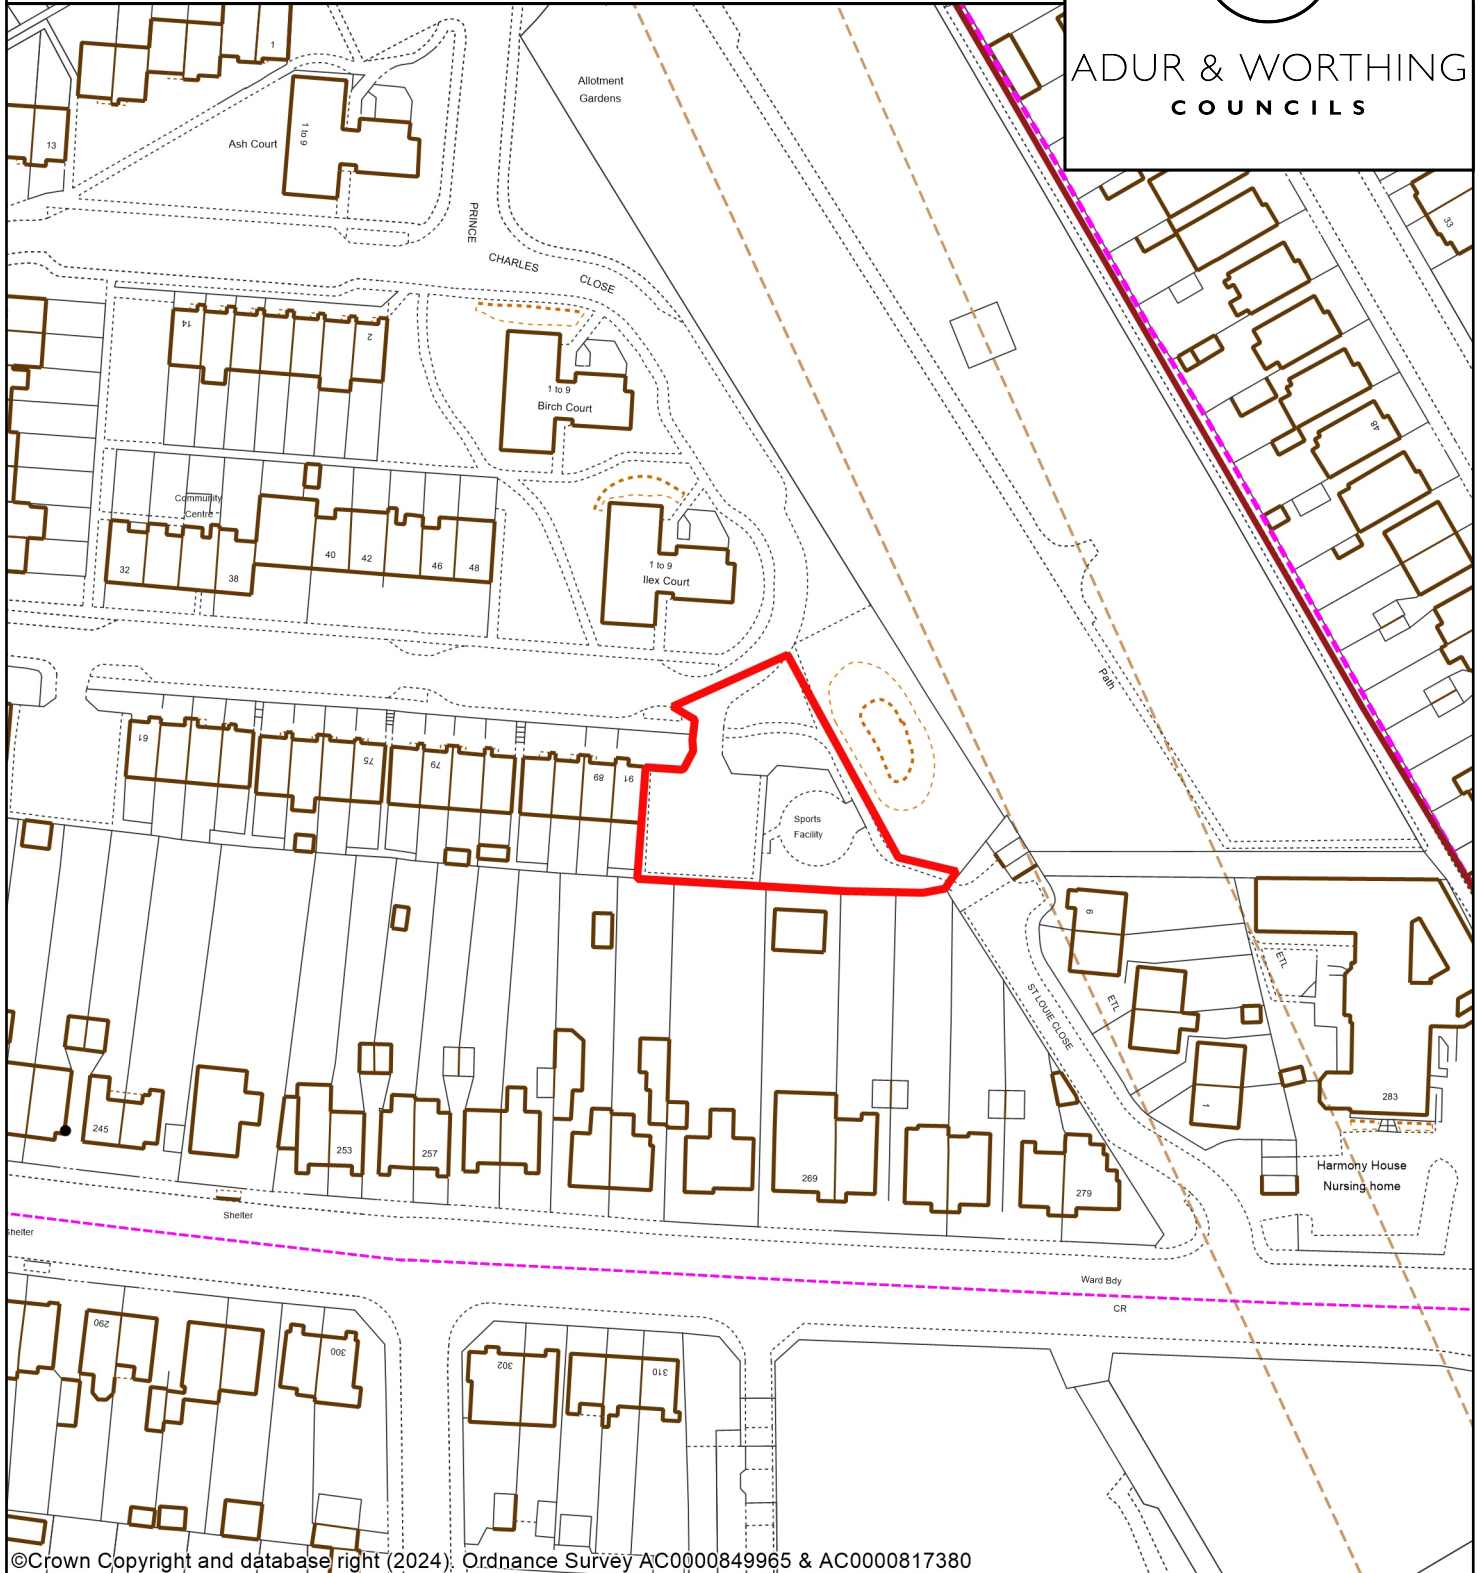

ADCBR34 Residents Parking Adjacent 91 Prince Charles Close  
Southwick

ADUR & WORTHING  
COUNCILS

©Crown Copyright and database right (2024); Ordnance Survey AC0000849965 & AC0000817380

Brown Field Sites

- ADCBR34
- Adur Worthing Boundary

Boundaries

Copyright:

This map is reproduced from Ordnance Survey material with the permission of Ordnance Survey on behalf of the Controller of Her Majesty's Stationery Office Crown Copyright. Unauthorised reproduction infringes Crown copyright and may lead to prosecution or civil proceedings. Licence Number 100024321 & 100018824, 2018