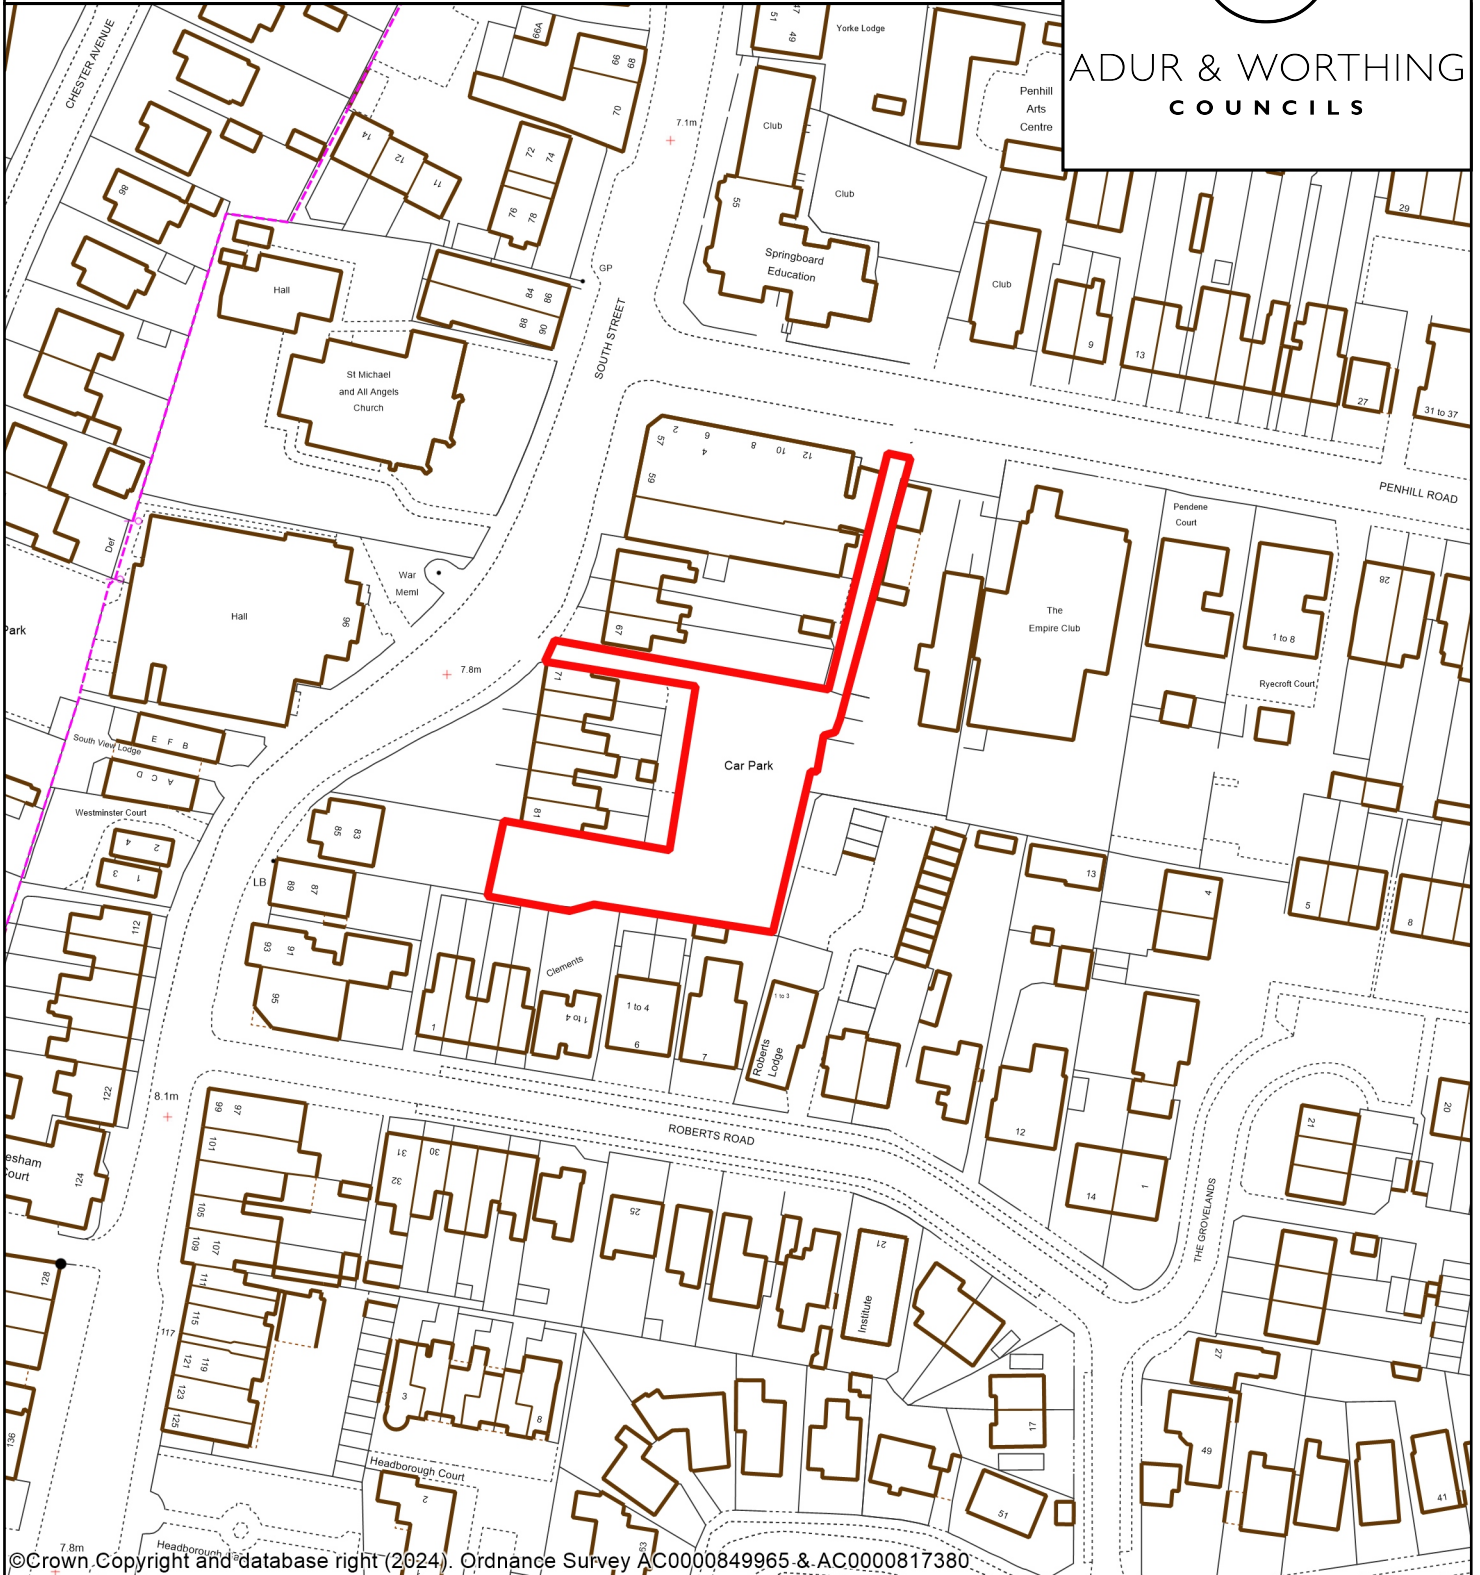

ADCBR31 Car Park South Street Lancing

ADUR & WORTHING
COUNCILS

Brown Field Sites

- ADCBR31
- Adur Worthing Boundary

Boundaries

Copyright:

This map is reproduced from Ordnance Survey material with the permission of Ordnance Survey on behalf of the Controller of Her Majesty's Stationery Office Crown Copyright. Unauthorised reproduction infringes Crown copyright and may lead to prosecution or civil proceedings. Licence Number 100024321 & 100018824, 2018