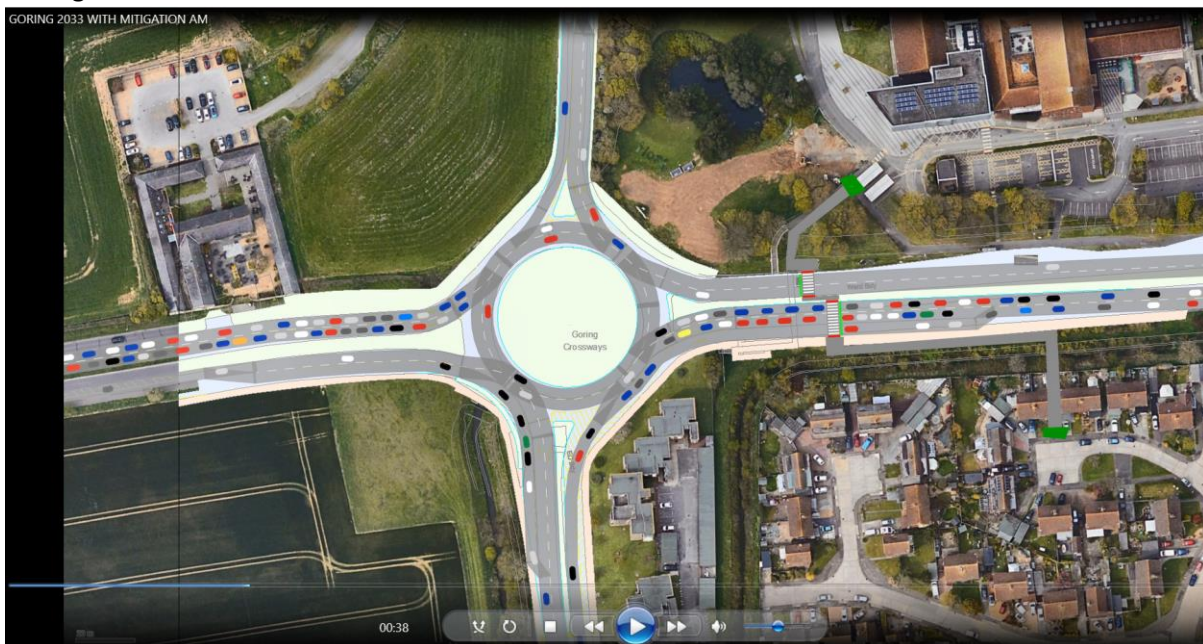

VISSIM SCREENSHOTS

AM PEAK

Full model Network

Goring Crossroads

A259/ Goring Way / Aldsworth Avenue junction

PM PEAK

Full model Network

Goring Crossroads

A259/ Goring Way / Aldsworth Avenue junction