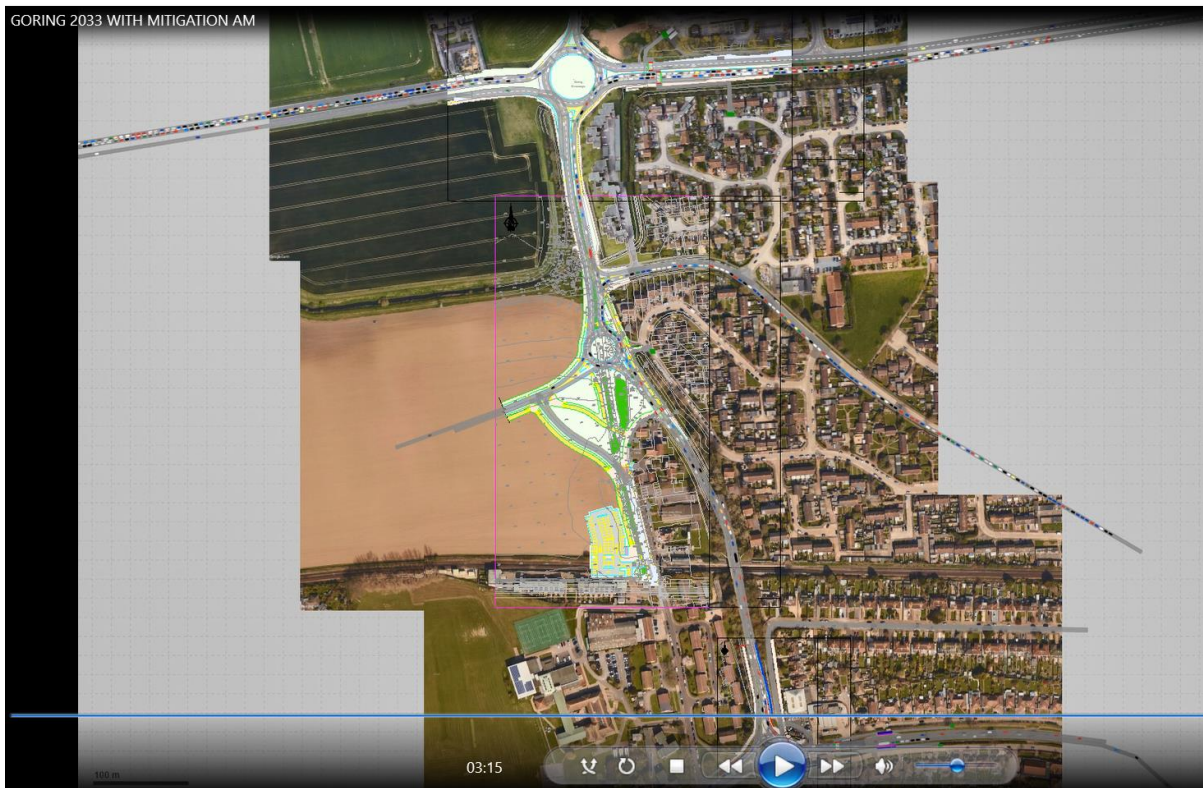

VISSIM SCREENSHOTS

AM PEAK

Full model Network

Goring Crossroads

A259/ Goring Way / Aldsworth Avenue junction

PM PEAK

Full model Network

Goring Crossroads

A259/ Goring Way / Aldsworth Avenue junction