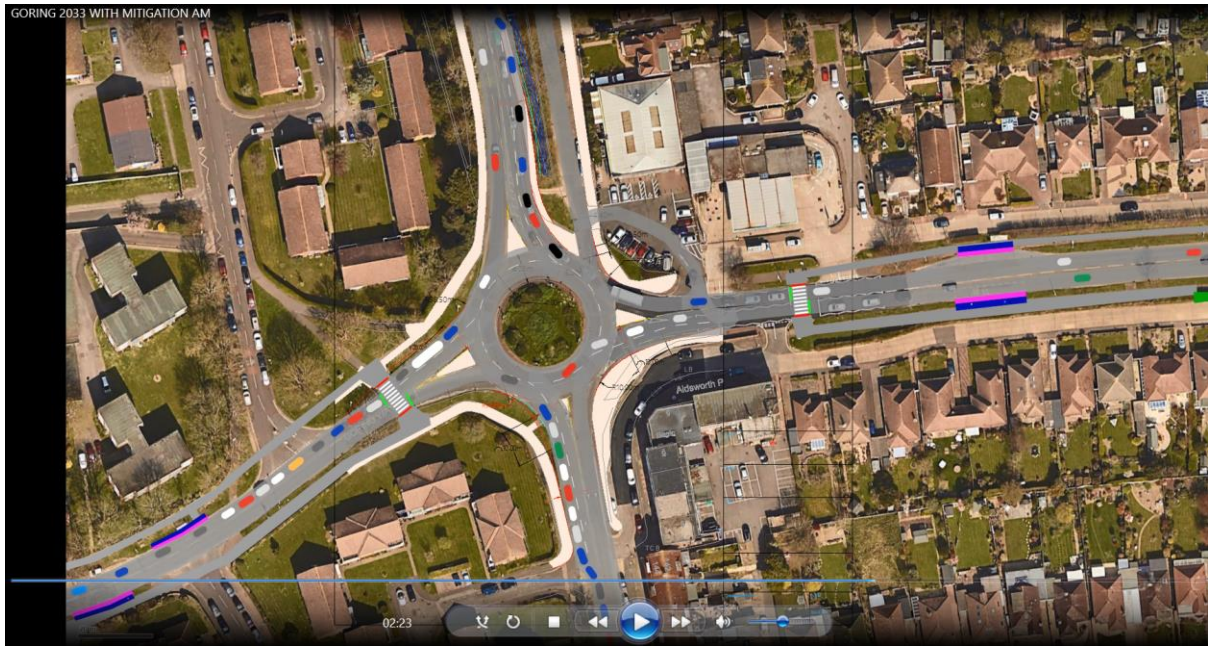

VISSIM SCREENSHOTS

AM PEAK

Full model Network

Goring Crossroads

A259/ Goring Way / Aldsworth Avenue junction

PM PEAK

Full model Network

Goring Crossroads

A259/ Goring Way / Aldsworth Avenue junction